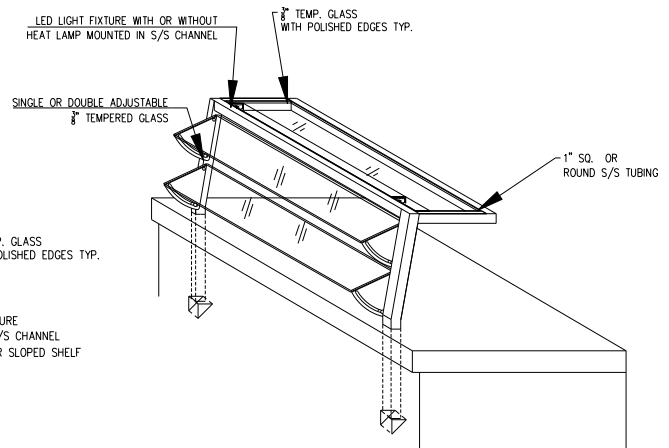

www.completerestaurantservices.net

CounterSpec

A Division of CRS, Inc

Sneeze Guards 80 Series

ISOMETRIC
80 SERIES TWO TIER
W/ FIXED GLASS

ISOMETRIC
80 SERIES SINGLE TIER
W/ FIXED GLASS

ISOMETRIC
80 SERIES TWO TIER
W/ DOUBLE
ADJUSTABLE GLASS

ISOMETRIC
80 SERIES SINGLE TIER
W/ DOUBLE
ADJUSTABLE GLASS

Additional designs, options and accessories are available. Contact our sales department for more information.

2668 Myrtle Springs Ave.
Dallas, TX. 75220
214.350.1110