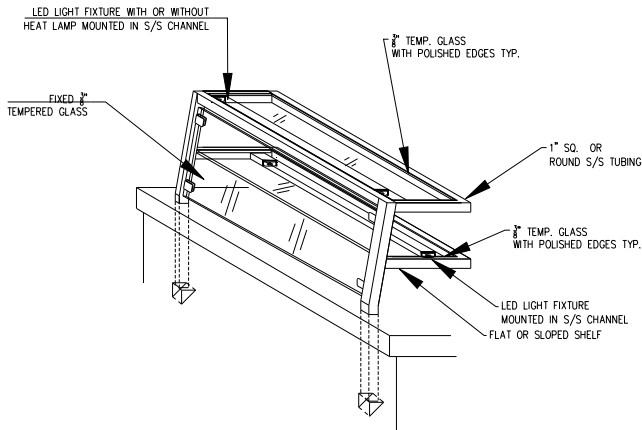

www.completerestaurantservices.net

CounterSpec

A Division of CRS, Inc

Sneeze Guards 80 Series

ISOMETRIC
80 SERIES TWO TIER
W/ FIXED GLASS

ISOMETRIC
80 SERIES SINGLE TIER
W/ FIXED GLASS

ISOMETRIC
80 SERIES TWO TIER
W/ DOUBLE
ADJUSTABLE GLASS

ISOMETRIC
80 SERIES SINGLE TIER
W/ DOUBLE
ADJUSTABLE GLASS

Additional designs, options and accessories are available. Contact our sales department for more information.

2668 Myrtle Springs Ave.
Dallas, TX. 75220
214.350.1110