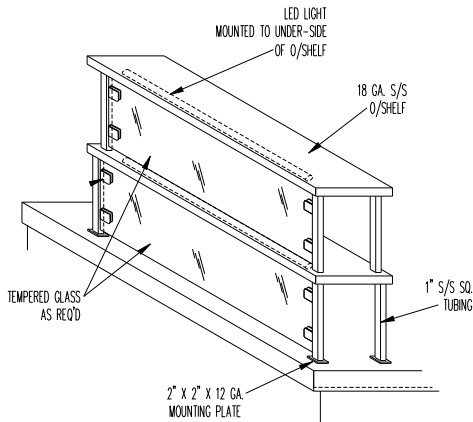

- All fully welded construction
- Available in 1" round or 1" square stainless steel tubing
- Powder coated and mirror finishes available (optional)
- Flat or sloped lower shelf
- LED lights
- 3/8" tempered glass
- Heat lamps with remote controls (optional)
- Fixed or adjustable glass

CounterSpec

A Division of CRS, Inc

Sneeze Guards 90 Series

**ISOMETRIC
90 SERIES
TWO TIER WITH
STAINLESS TOP SHELF**

**ISOMETRIC
90 SERIES
SINGLE TIER WITH
STAINLESS TOP SHELF**

**ISOMETRIC
90 SERIES
TWO TIER WITH
GLASS TOP SHELF**