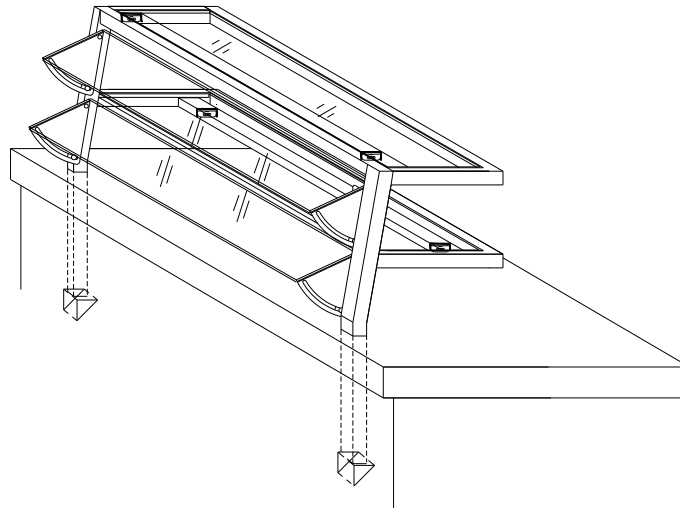

CounterSpec

A Division of CRS, Inc

Sneeze Guards

90 Series

80 Series

80 SERIES—TWO TIER, FLAT SHELF WITH LIGHTS

The CounterSpec sneeze guard product line has been designed to provide a durable, fully customizable system of food guards to meet the demands of high volume food service operations. The stainless steel all welded construction, through-the-counter installation, LED lights and 3/8" tempered glass are all key components of the CounterSpec value. With optional heat lamps, powder coating and glass styles, CounterSpec can provide the product your operation requires.

- All fully welded construction
- Available in 1" round or 1" square stainless steel tubing
- Powder coated and mirror finishes available (optional)
- Flat or sloped lower shelf
- LED lights
- 3/8" tempered glass
- Heat lamps with remote controls (optional)
- Fixed or adjustable glass

CounterSpec

A Division of CRS, Inc

Sneeze Guards 90 Series

**ISOMETRIC
90 SERIES
TWO TIER WITH
STAINLESS TOP SHELF**

**ISOMETRIC
90 SERIES
SINGLE TIER WITH
STAINLESS TOP SHELF**

**ISOMETRIC
90 SERIES
TWO TIER WITH
GLASS TOP SHELF**