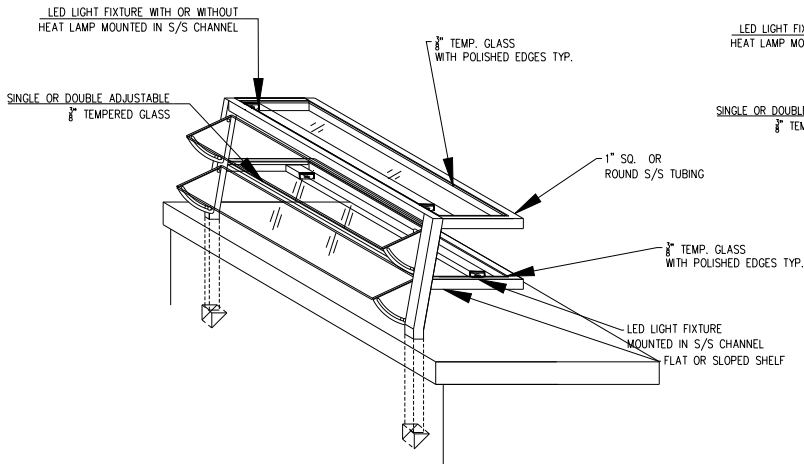

www.completerestaurantservices.net

CounterSpec

A Division of CRS, Inc

Sneeze Guards 80 Series

ISOMETRIC
80 SERIES TWO TIER
W/ FIXED GLASS

ISOMETRIC
80 SERIES SINGLE TIER
W/ FIXED GLASS

ISOMETRIC
80 SERIES TWO TIER
W/ DOUBLE
ADJUSTABLE GLASS

ISOMETRIC
80 SERIES SINGLE TIER
W/ DOUBLE
ADJUSTABLE GLASS

Additional designs, options and accessories are available. Contact our sales department for more information.

2668 Myrtle Springs Ave.
Dallas, TX. 75220
214.350.1110