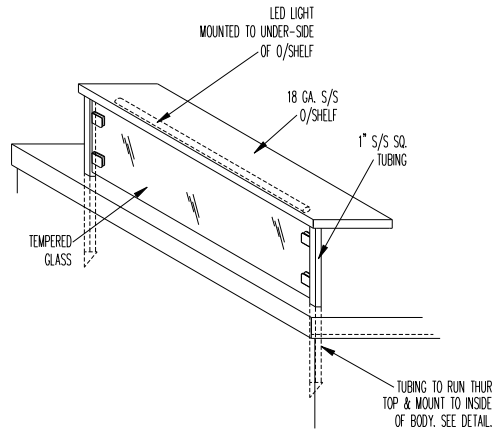

- All fully welded construction
- Available in 1" round or 1" square stainless steel tubing
- Powder coated and mirror finishes available (optional)
- Flat or sloped lower shelf
- LED lights
- 3/8" tempered glass
- Heat lamps with remote controls (optional)
- Fixed or adjustable glass

CounterSpec

A Division of CRS, Inc

Sneeze Guards 90 Series

**ISOMETRIC
90 SERIES
TWO TIER WITH
STAINLESS TOP SHELF**

**ISOMETRIC
90 SERIES
SINGLE TIER WITH
STAINLESS TOP SHELF**

**ISOMETRIC
90 SERIES
TWO TIER WITH
GLASS TOP SHELF**