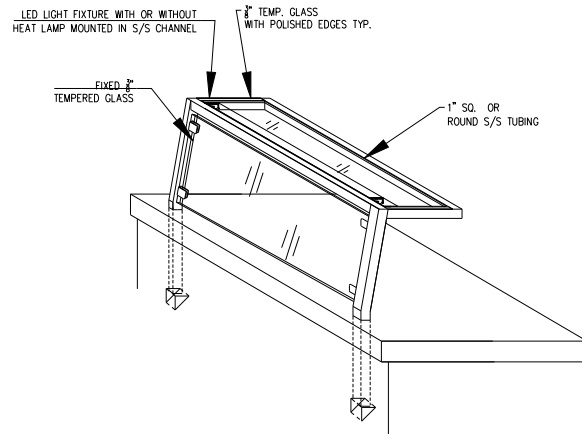

www.completerestaurantservices.net

CounterSpec

A Division of CRS, Inc

Sneeze Guards 80 Series

ISOMETRIC
80 SERIES TWO TIER
W/ FIXED GLASS

ISOMETRIC
80 SERIES SINGLE TIER
W/ FIXED GLASS

ISOMETRIC
80 SERIES TWO TIER
W/ DOUBLE
ADJUSTABLE GLASS

ISOMETRIC
80 SERIES SINGLE TIER
W/ DOUBLE
ADJUSTABLE GLASS

Additional designs, options and accessories are available. Contact our sales department for more information.

2668 Myrtle Springs Ave.
Dallas, TX. 75220
214.350.1110