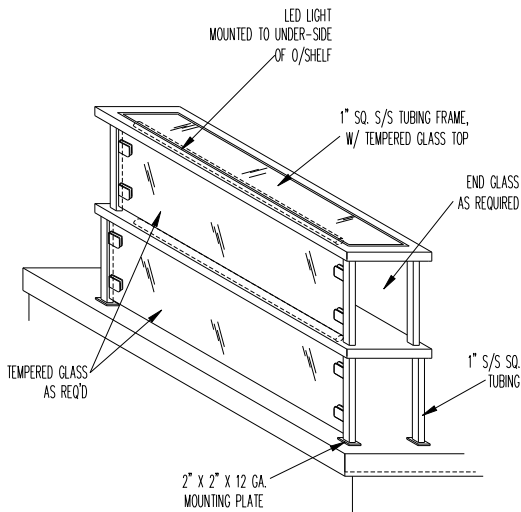

- All fully welded construction
- Available in 1" round or 1" square stainless steel tubing
- Powder coated and mirror finishes available (optional)
- Flat or sloped lower shelf
- LED lights
- 3/8" tempered glass
- Heat lamps with remote controls (optional)
- Fixed or adjustable glass

CounterSpec

A Division of CRS, Inc

Sneeze Guards 90 Series

**ISOMETRIC
90 SERIES
TWO TIER WITH
STAINLESS TOP SHELF**

**ISOMETRIC
90 SERIES
SINGLE TIER WITH
STAINLESS TOP SHELF**

**ISOMETRIC
90 SERIES
TWO TIER WITH
GLASS TOP SHELF**

**ISOMETRIC
90 SERIES
SINGLE TIER WITH
GLASS TOP SHELF**

Additional designs, options and accessories are available. Contact our sales department for more information.

July 2010

2668 Myrtle Springs Ave.
Dallas, TX. 75220
214.350.1110